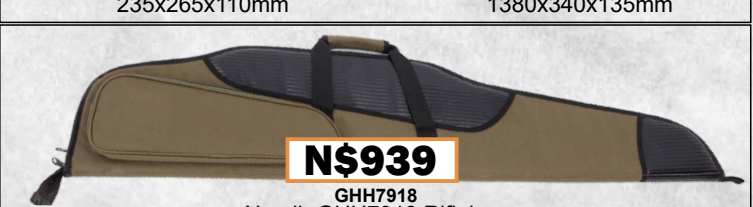

SKYT192
Namib Gun Case B120
235x265x110mm

SKYT193
Namib Gun Case B138
1380x340x135mm

N$939