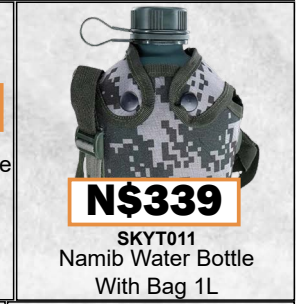

SKYT145
Namib Camo Bag with Flask
and 2 Cups

N$239

SKYT012
Namib Water Bottle
With Bag 2L

N$339